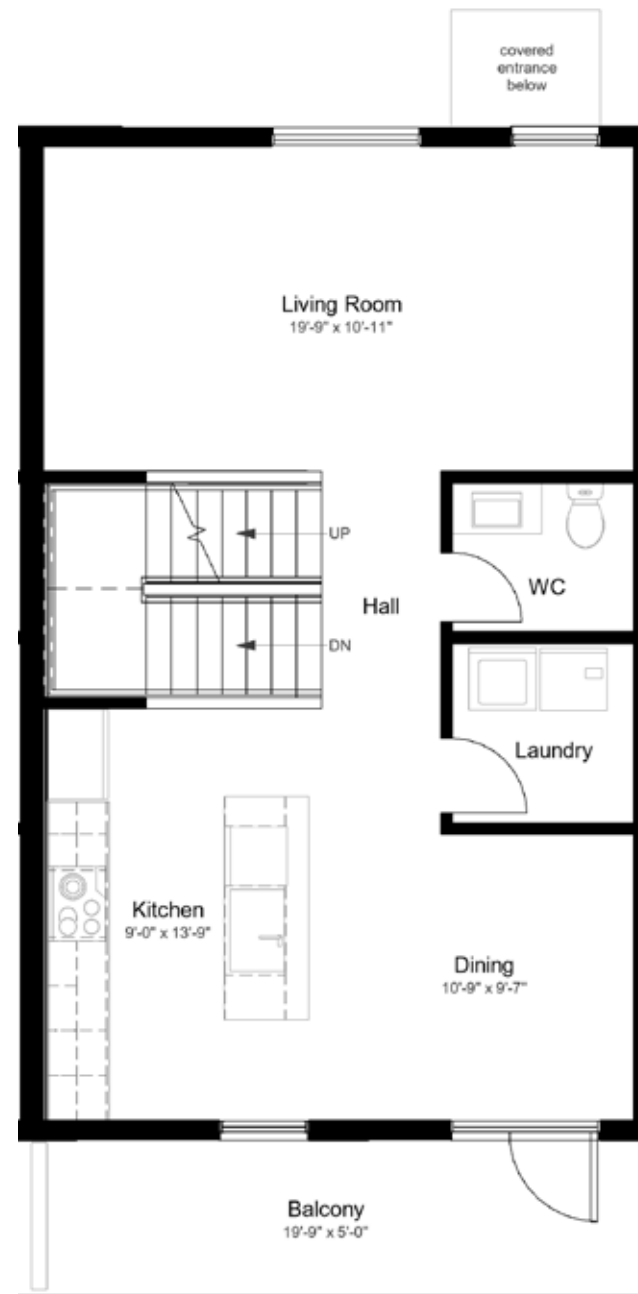

Terrace townhome

1800 sqft

Floor plans*

Lower Level

Main

Upper Level

*Window size and placement may vary.