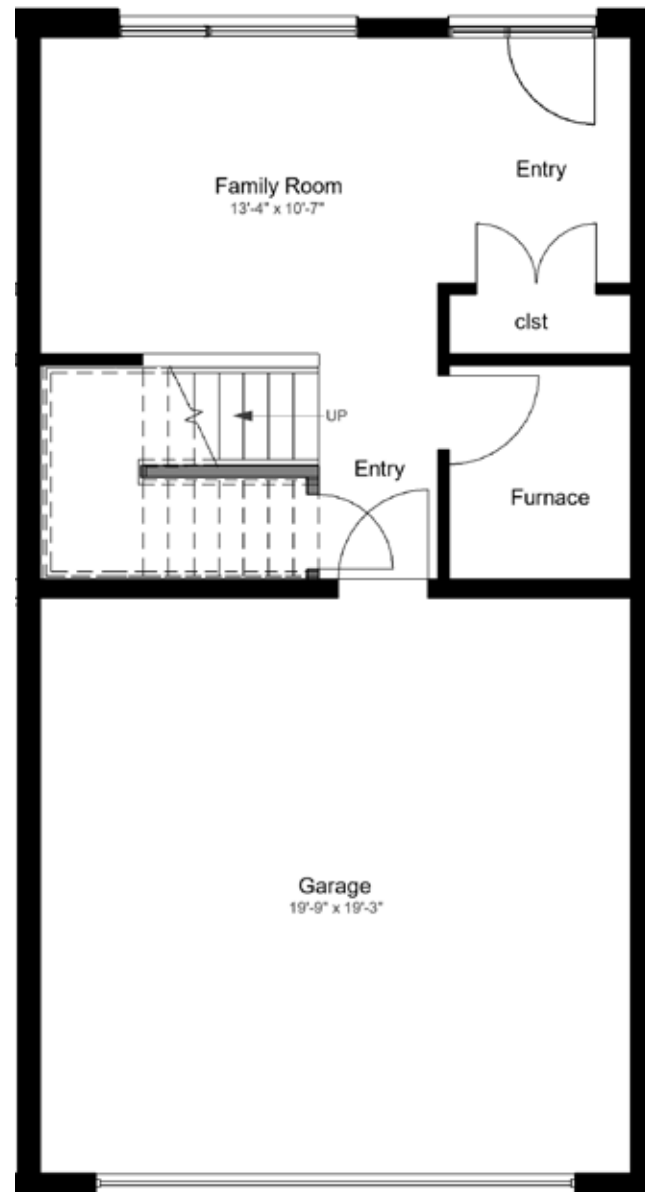

Terrace townhome

1800 sqft

Floor plans*

Lower Level

Main

Upper Level

*Window size and placement may vary.