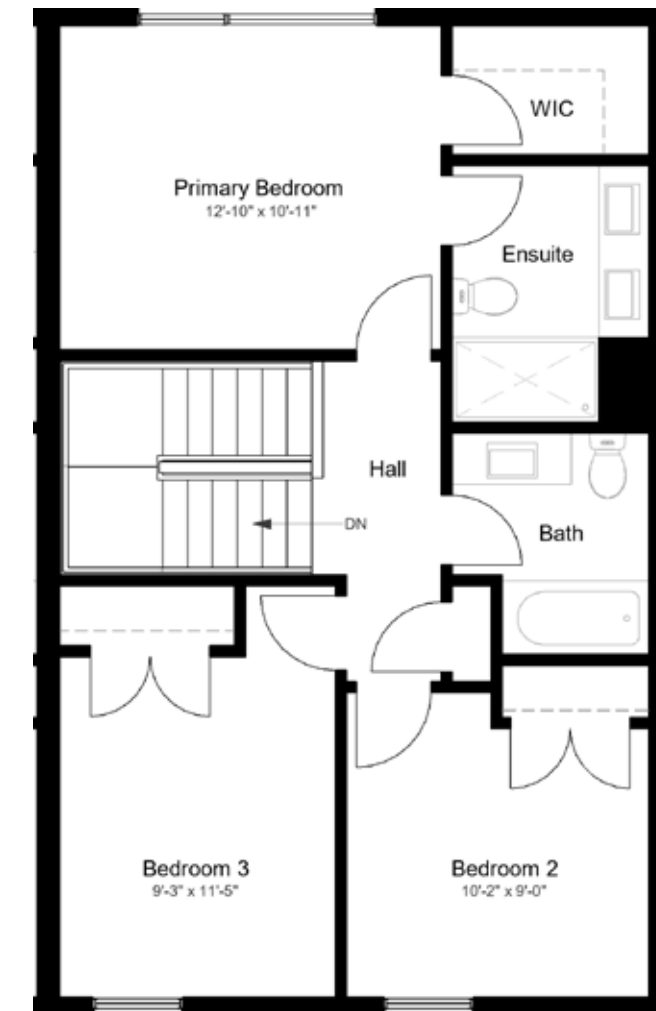

Terrace townhome

1800 sqft

Floor plans*

Lower Level

Main

Upper Level

*Window size and placement may vary.